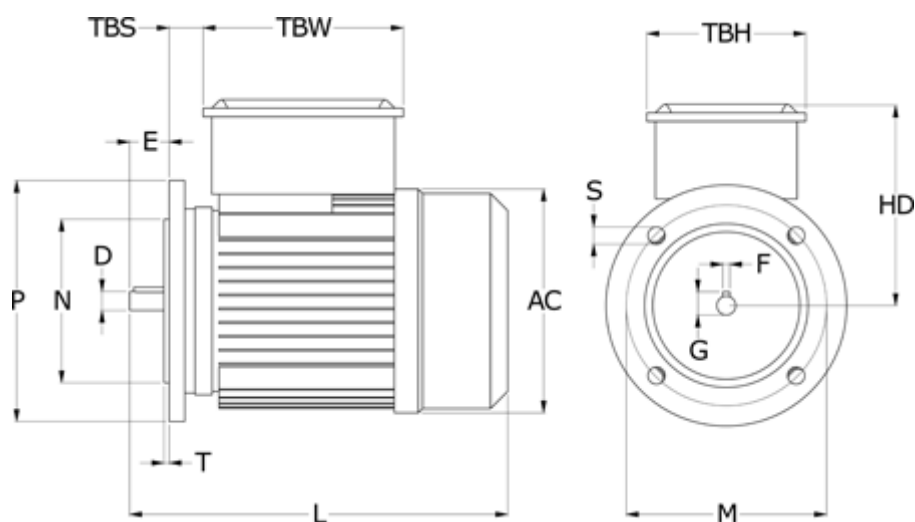

Data Sheet

Article number: 2503726410940

Description: Kleedrive MY711-2 0.37kw 2800 rpm UL/CSA
1x230V 50HZ IP55 B5

Measures

AA = 132	K = 7x10	TBS = 25.75
AC = 147	L = 241	TBW = 116
AD = 196	M = 130	
D = 14	N = 110	
E = 30	P = 160	
F = 5	S = 10	
G = 11	T = 3.5	
HD = 125	TBH = 92	